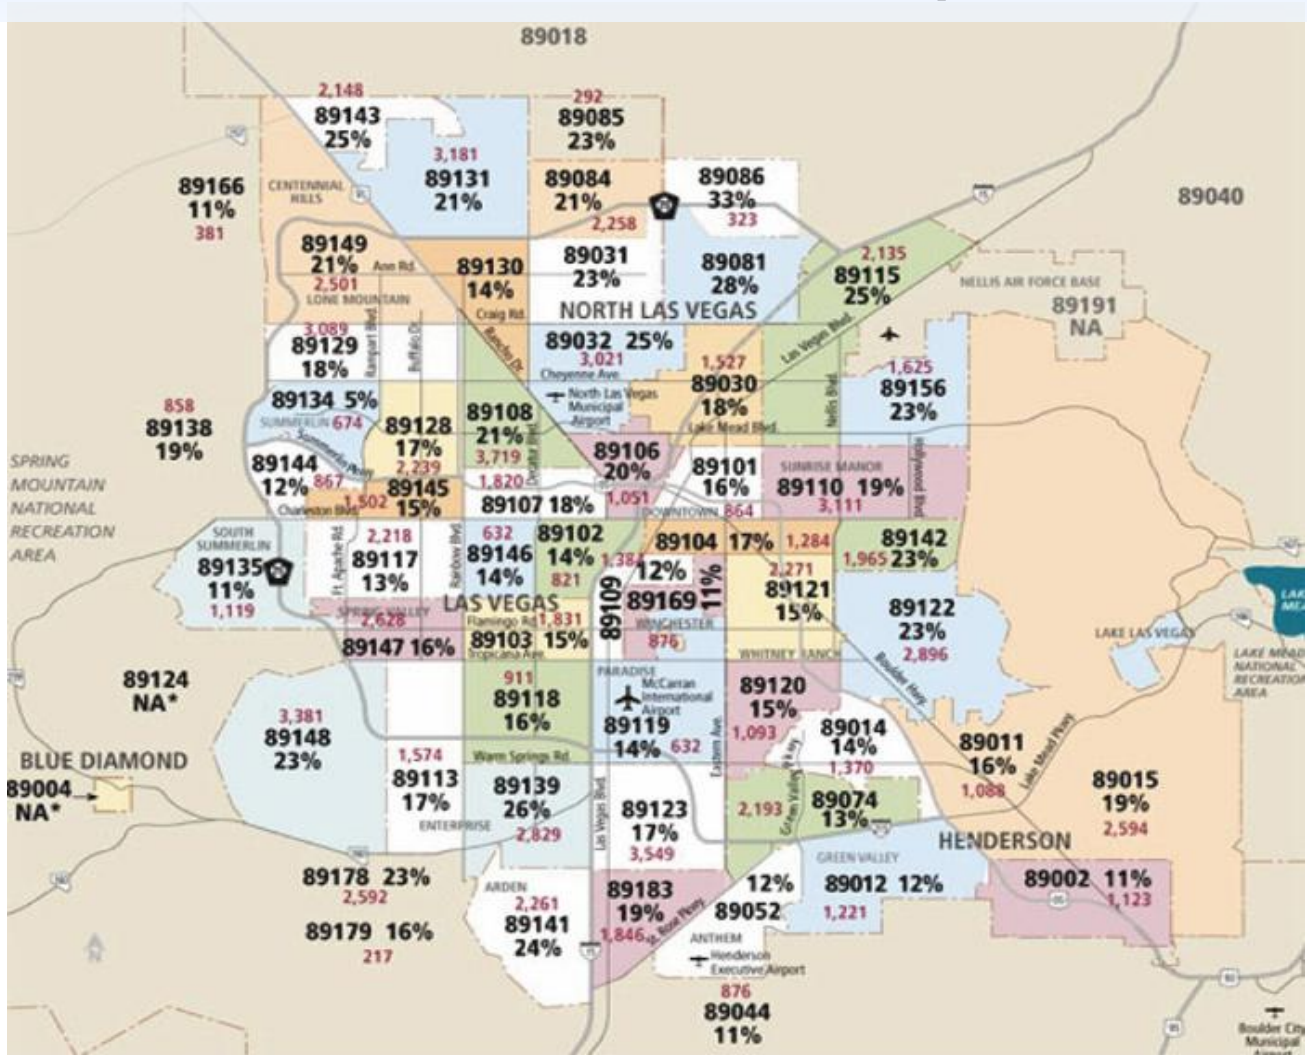

2011 Foreclosure Map

Here is the latest Foreclosure Map with the Total Number of homes foreclosed on since 2007. The last time we received this map was back in 2007. The numbers you are looking at are all the foreclosed properties in each Las Vegas, NV Zip Code from 2007 to Date.